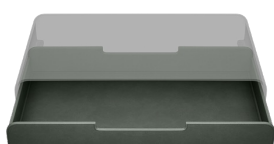

# Monitor standaard lade

Georganiseerd stijlvol

DR1-1

DR1-2

DR1-3

DR1-4

DR1-5

DR1-6